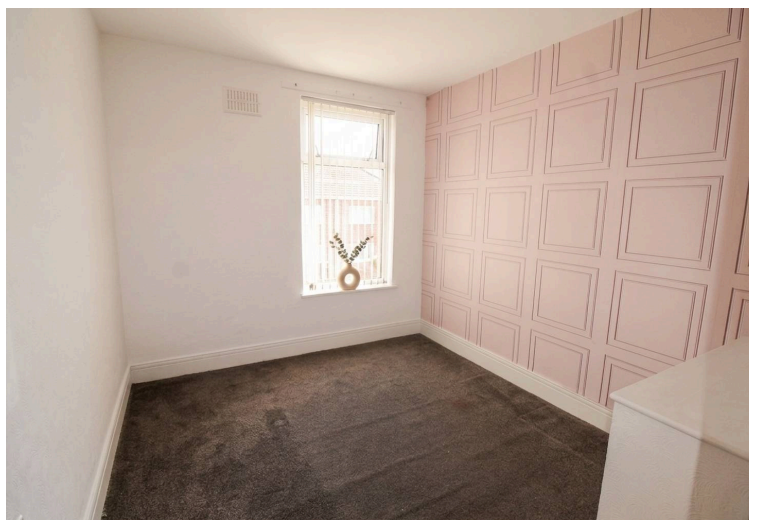

Titchfield Terrace, Ashington

£100,000 Freehold

This charming three-bedroom mid-terraced house presents an exceptional opportunity for buyers seeking a stylish and comfortable home in a desirable location. Boasting an attractive stone facade that immediately catches the eye, this property offers wonderful kerb appeal and a welcoming first impression. Step inside to discover a spacious interior enhanced by elegant bay windows, which flood the living areas with natural light and create a bright, inviting atmosphere throughout. The well-proportioned lounge is perfect for relaxing or entertaining, while the adjoining dining area offers ample space for family meals or gatherings with friends. The kitchen is thoughtfully designed, providing plenty of storage and worktop space for keen cooks. Upstairs, you will find three generously sized bedrooms, each offering a peaceful retreat for rest and relaxation. The modern white bathroom suite is both stylish and functional, featuring contemporary fittings and a fresh, clean finish. Additional benefits include gas central heating for year-round comfort, freehold tenure, and the added advantage of no onward chain, ensuring a

Main Bedroom

15' 11" x 9' 3" (4.86m x 2.82m)

Central heating radiator, power points and UPVC double glazed window.

Bedroom Two

12' 6" x 8' 9" (3.81m x 2.66m)

Central heating radiator, power points and UPVC double glazed window.

Bedroom Three

7' 1" x 10' 2" (2.16m x 3.11m)

UPVC double glazed window, power points and central heating radiator.

Bathroom/WC

Low level, pedestal wash hand basin, panelled bath, double glazed window.

You can include any text here. The text can be modified upon generating your brochure.